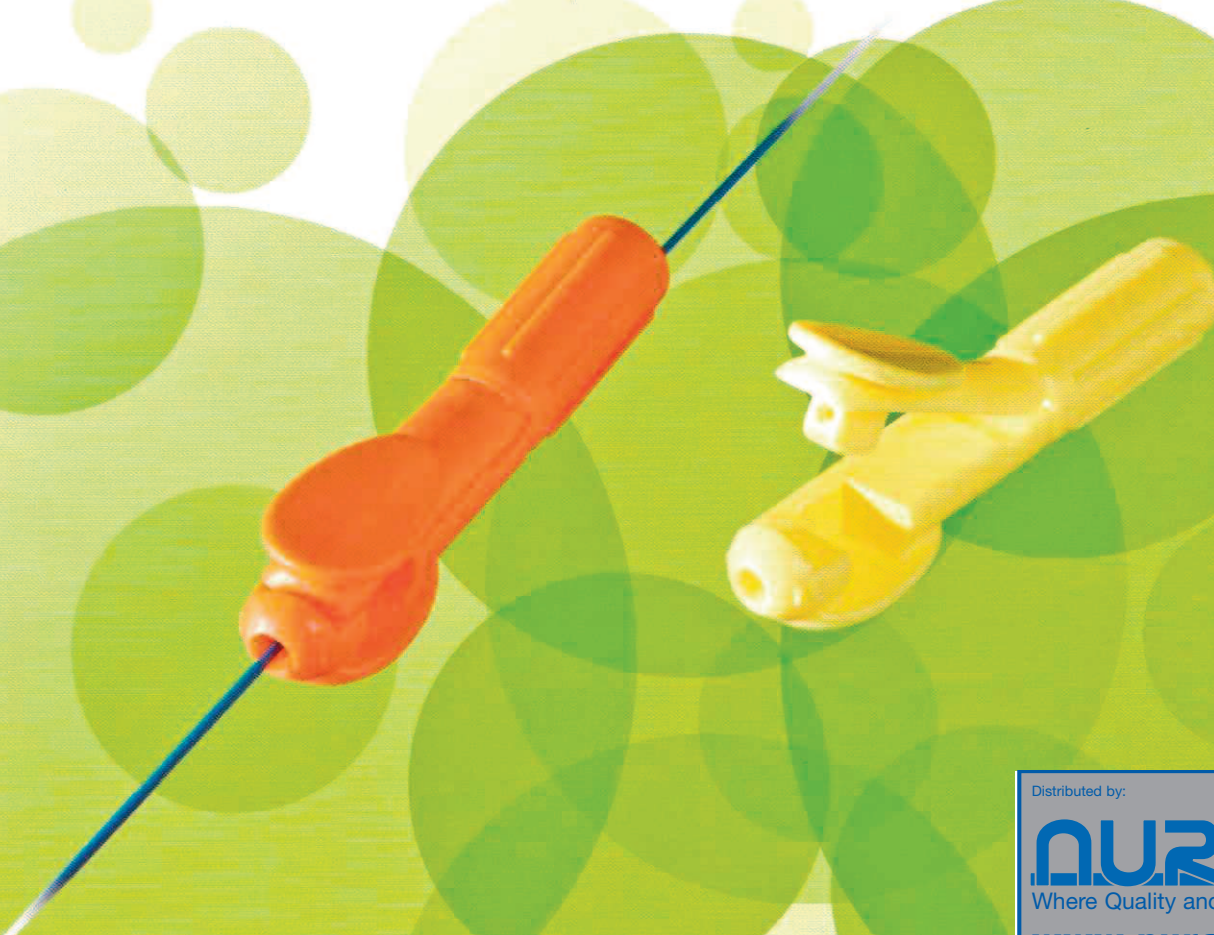

alligatork

The ergonomic **TORQUE DEVICE** operable with one hand

alligatork gives time:

No more screwing and unscrewing. Press the lever with one hand to position, move or remove alligatork (instructions for use on back page).

Handle alligatork without watching:

Tactile landmarks are available to feel the torque device rotations and location of the lever.

alligatork releases the mind:

The torque device is a monobloc plastic torque device:

- centering the guidewire automatically,
- preserving coating,
- that does not divide into several pieces.

Distributed by:

NUROS

Where Quality and Service Meet

www.nuros.co.uk